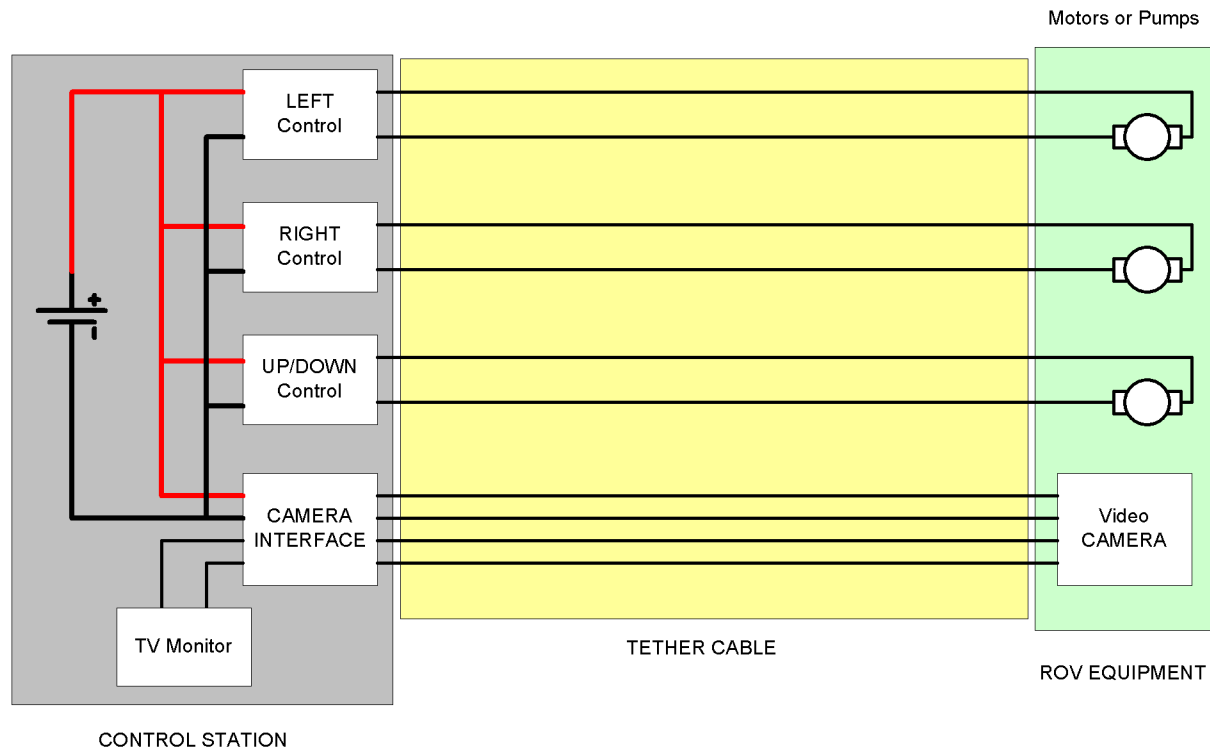

# A Simple ROV Control System

MASTER SWITCH AND FUSES ARE NOT SHOWN

REVISIONS			TITLE		
		VISION	A Simple ROV Control System		
			DATE	SCALE	Paul Ashley
			5-16-2011	none	
			DRAWN BY	PAGES	www.rob0-works.net
			Paul Ashley	1 of 1	